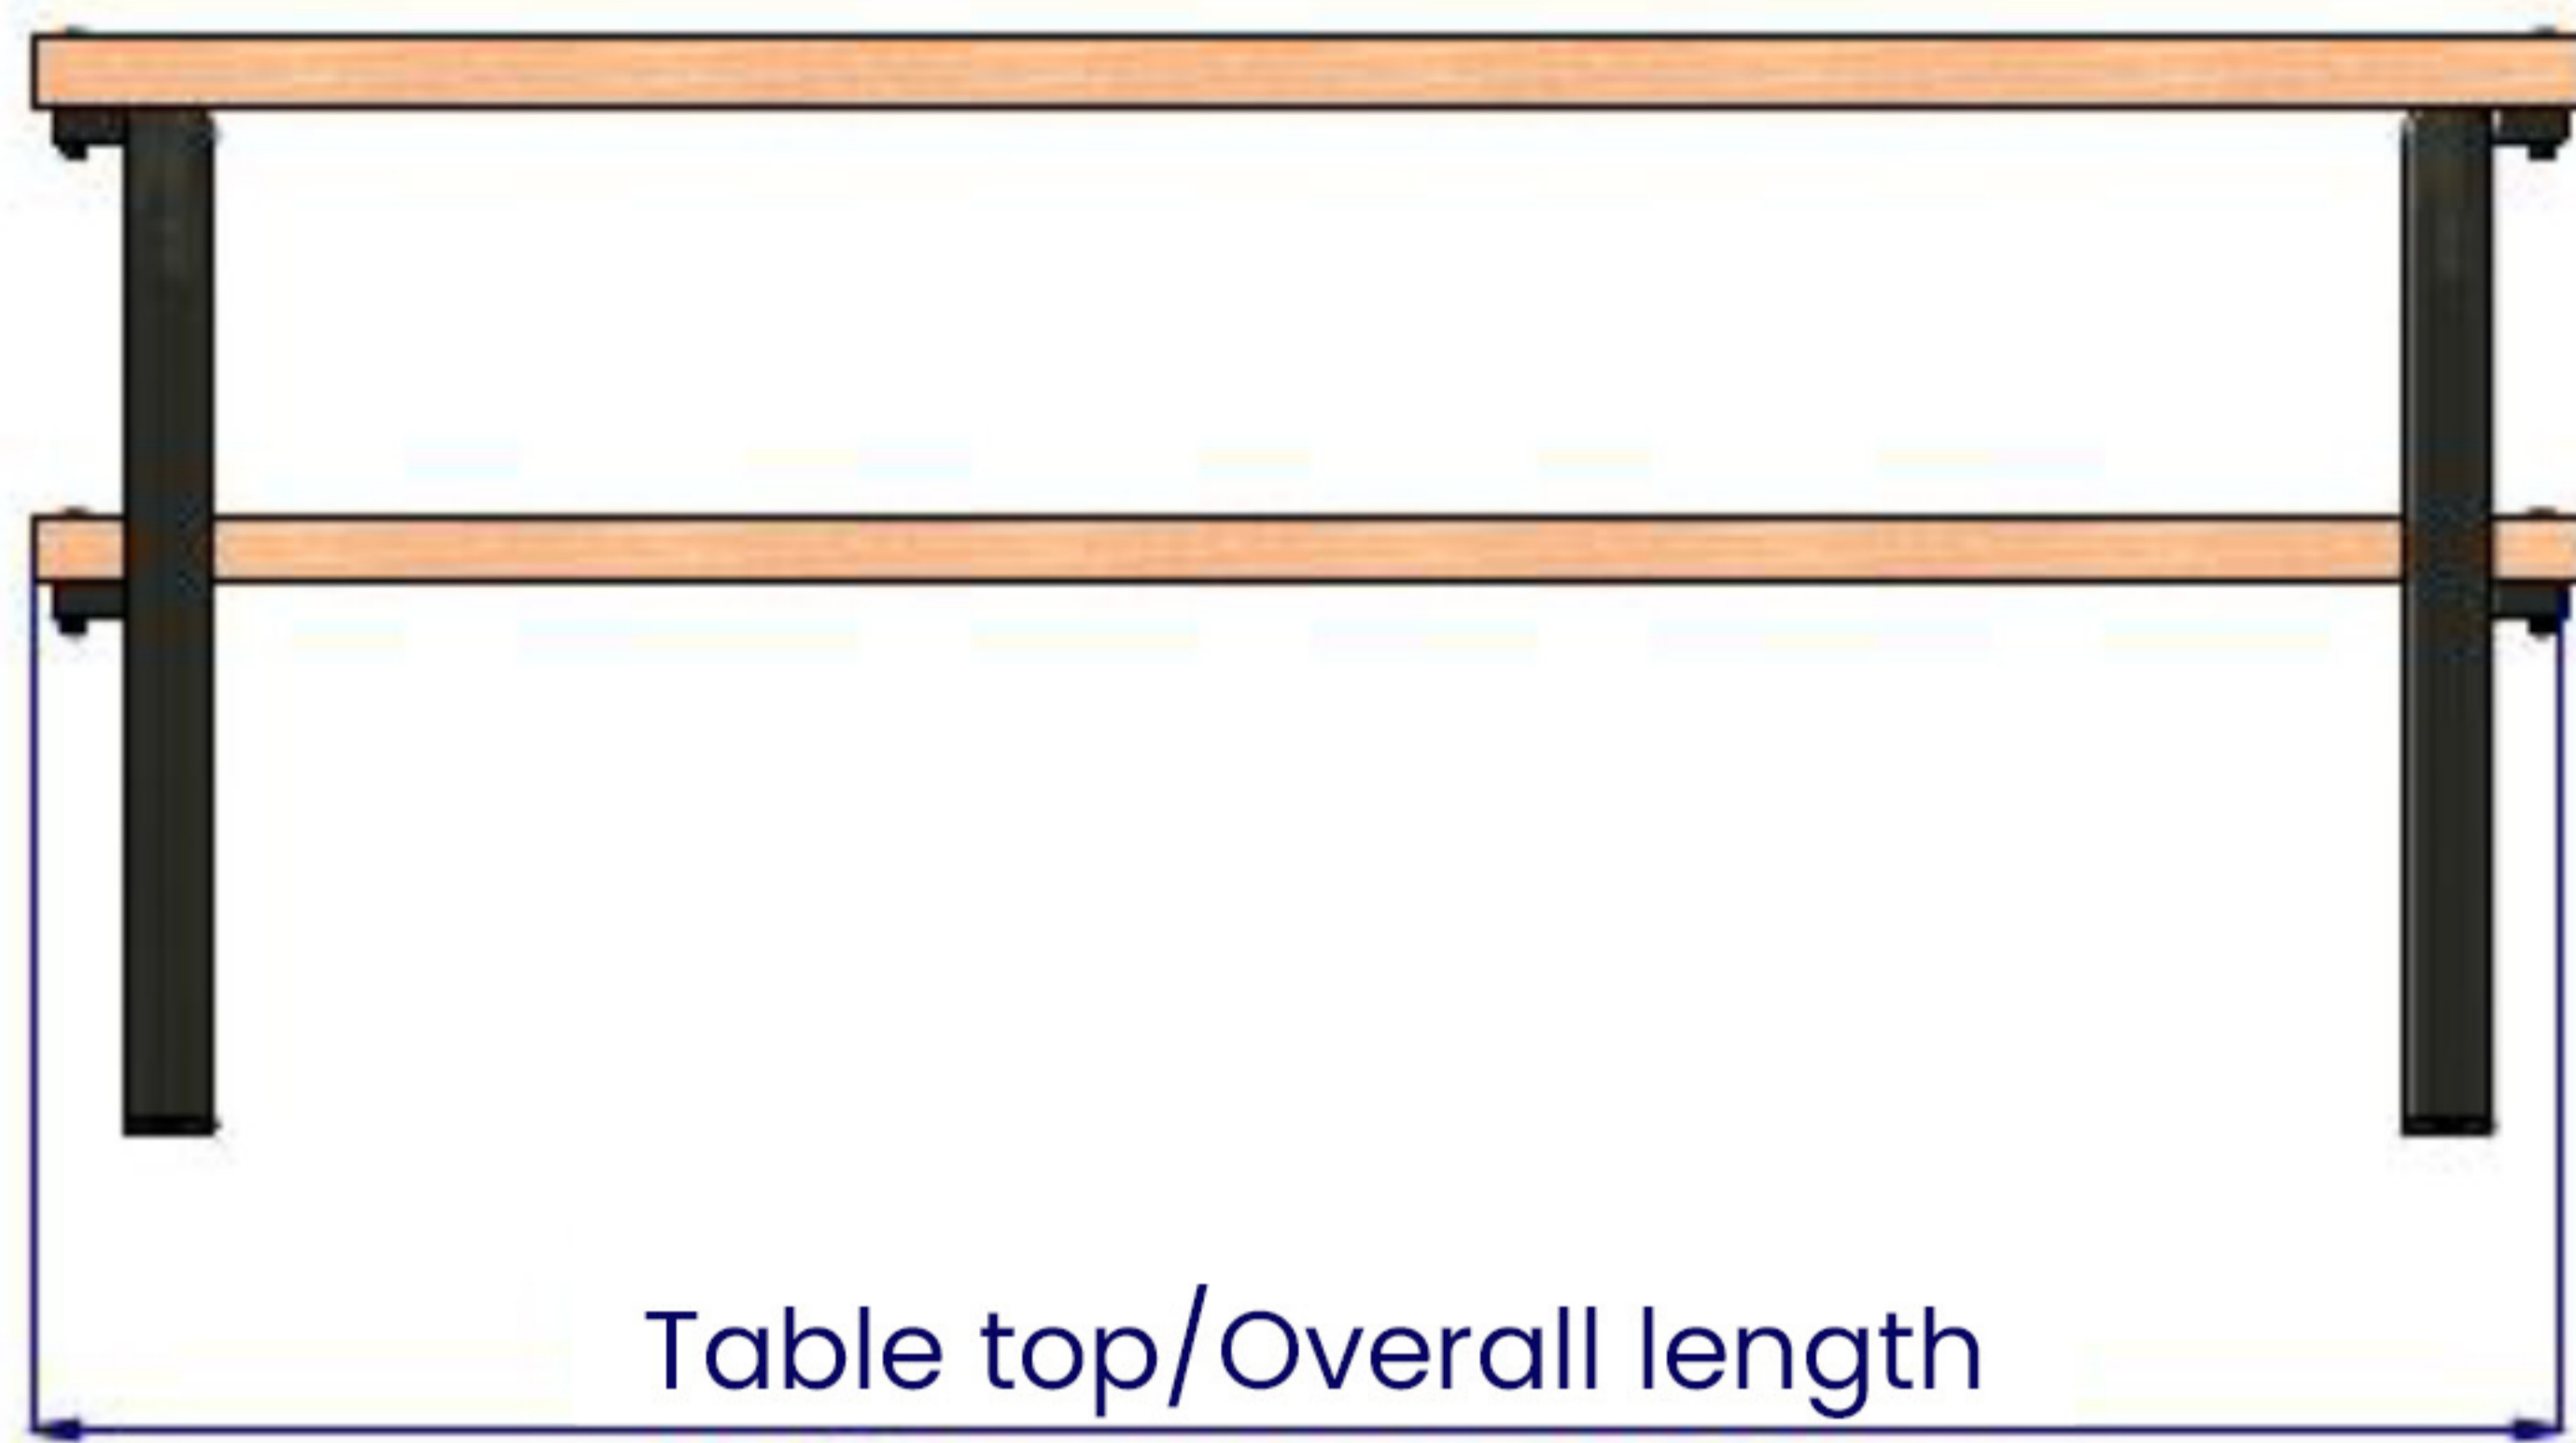

PRIMARIO TABLE 80

TECHNICAL SHEET

VISUALIZATION

DIMENSIONS

Primario table 80	100	125	150	175	200	220
Table top/ Overall length*	1000,0	1250,0	1500,0	1750,0	2000,0	2200,0
Weight*	36,0	43,0	50,0	57,0	64,0	70,0
Overall height*	765,0					
Overall width*	795,0					
Board dimensions*	45,0 x 95,0					

*dimensions in mm, weight in kg

TECHNICAL DATA

1. welded steel structure made of 60 mm diameter tube and 50x25 profile, S235 grade steel used.
2. powder-coated frame.
3. boards dried, dip-painted.
4. Can be mounted to the floor via holes 13mm diameter.