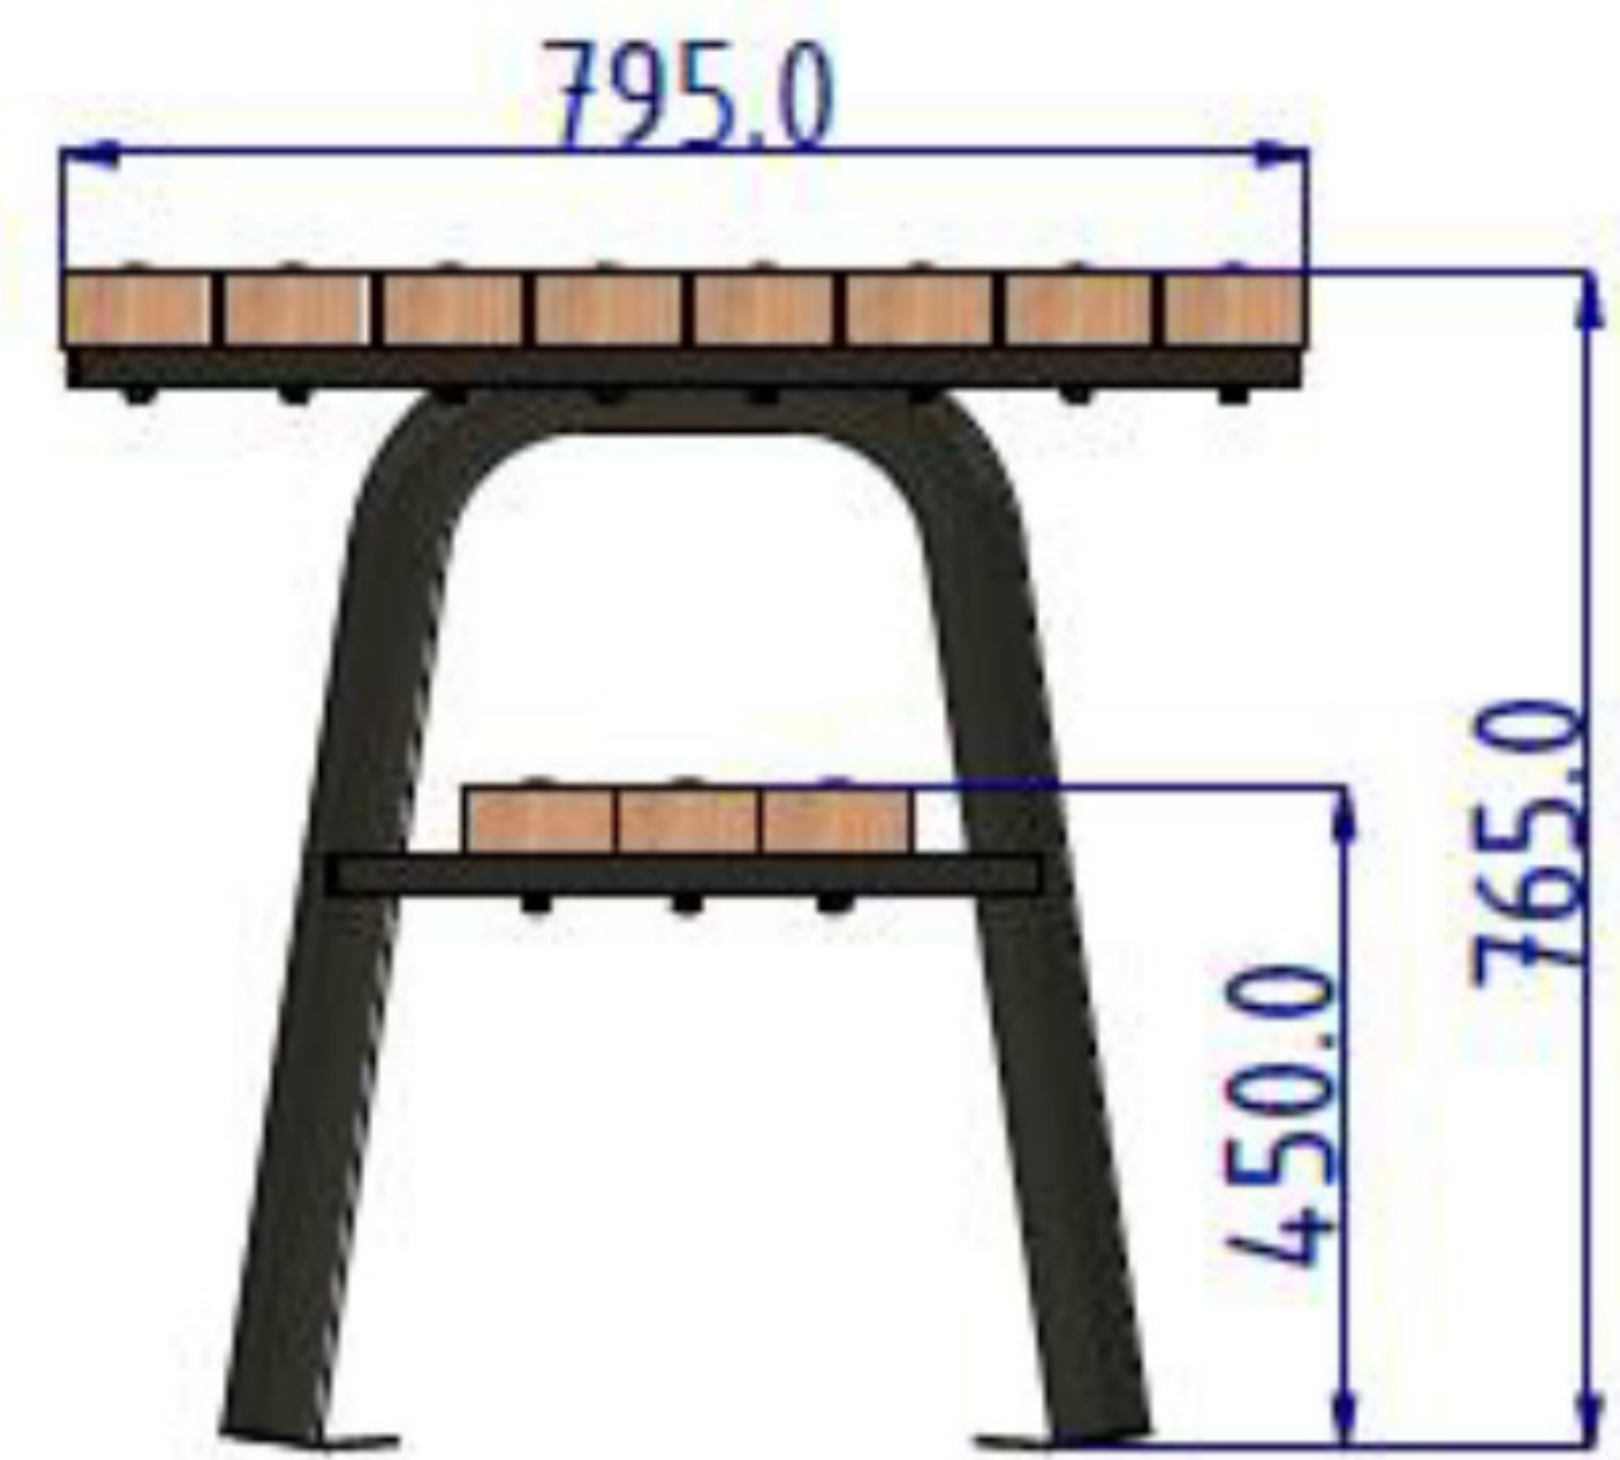

PRIMARIO TABLE 80

TECHNICAL SHEET

VISUALIZATION

DIMENSIONS

Primario table 80	100	125	150	175	200	220
Table top/ Overall length*	1000,0	1250,0	1500,0	1750,0	2000,0	2200,0
Weight*	36,0	43,0	50,0	57,0	64,0	70,0
Overall height*	765,0					
Overall width*	795,0					
Board dimensions*	45,0 x 95,0					

*dimensions in mm, weight in kg

TECHNICAL DATA

1. welded steel structure made of 60 mm diameter tube and 50x25 profile, S235 grade steel used.
2. powder-coated frame.
3. boards dried, dip-painted.
4. Can be mounted to the floor via holes 13mm diameter.