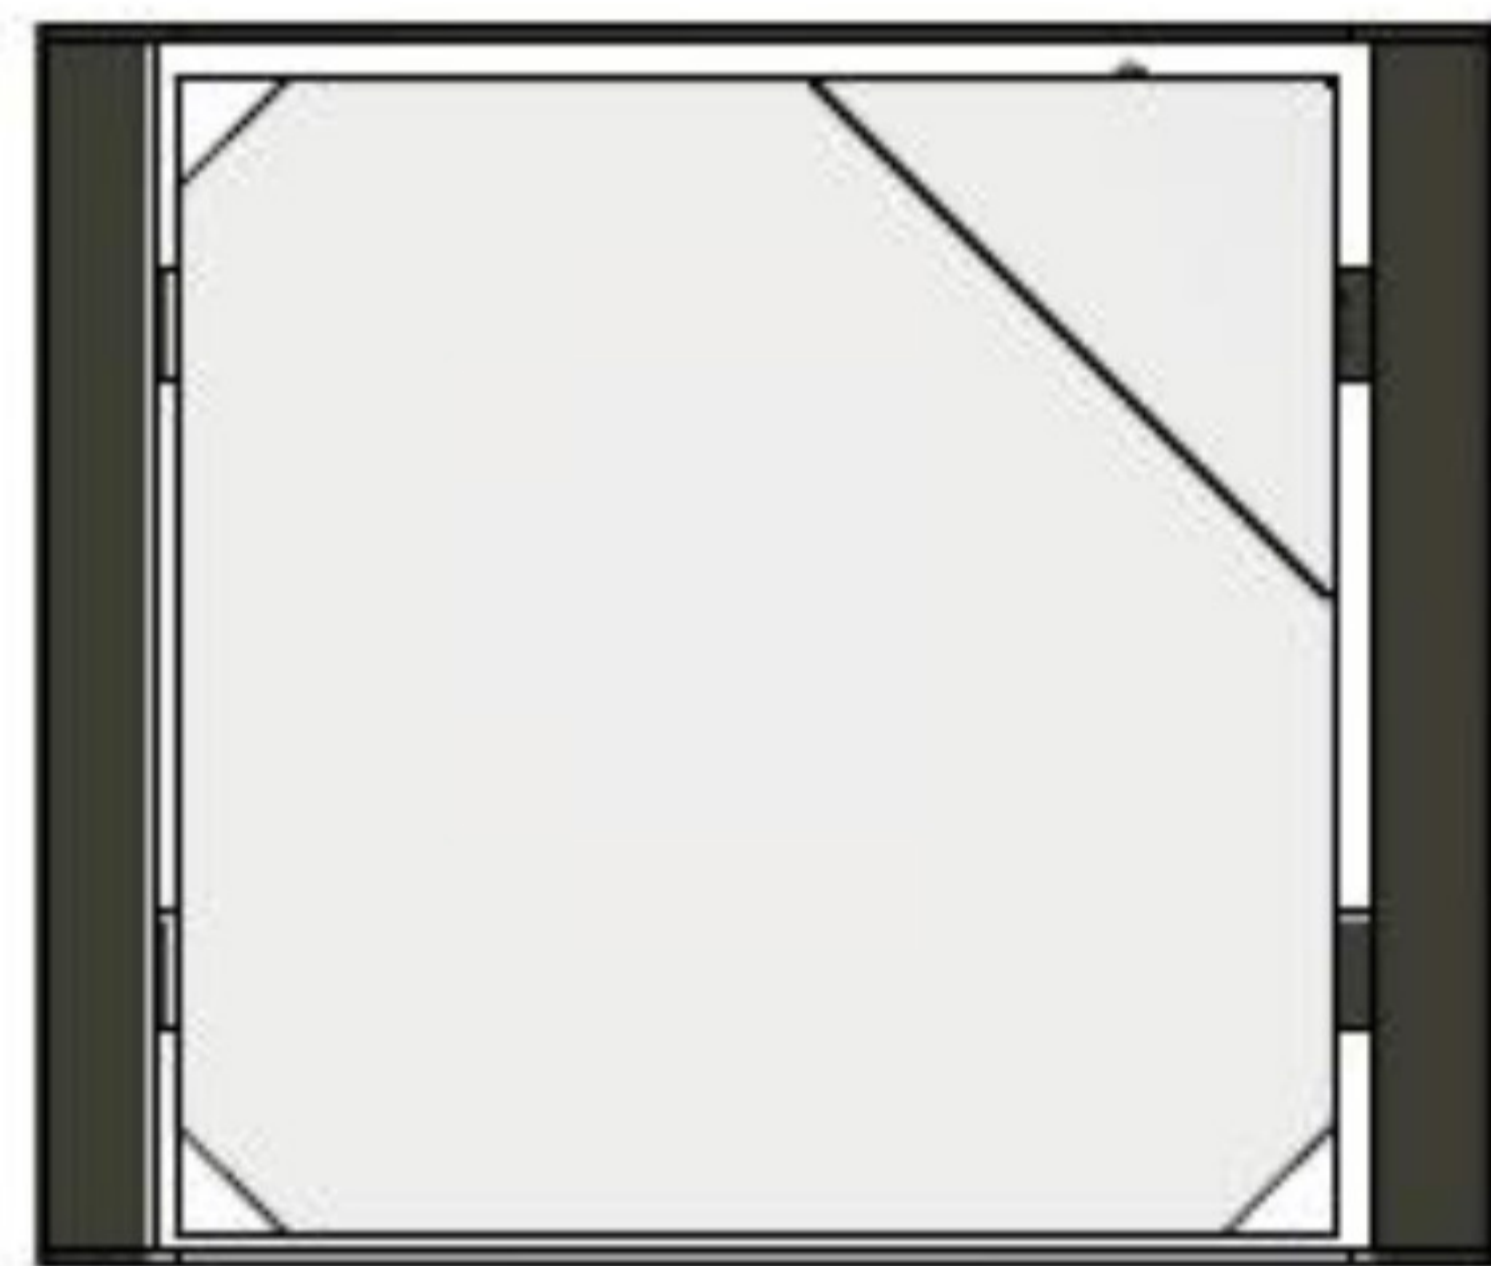

BRICO RUBBISH BIN

TECHNICAL SHEET

VISUALIZATION

PRIMARIO
GRANDE