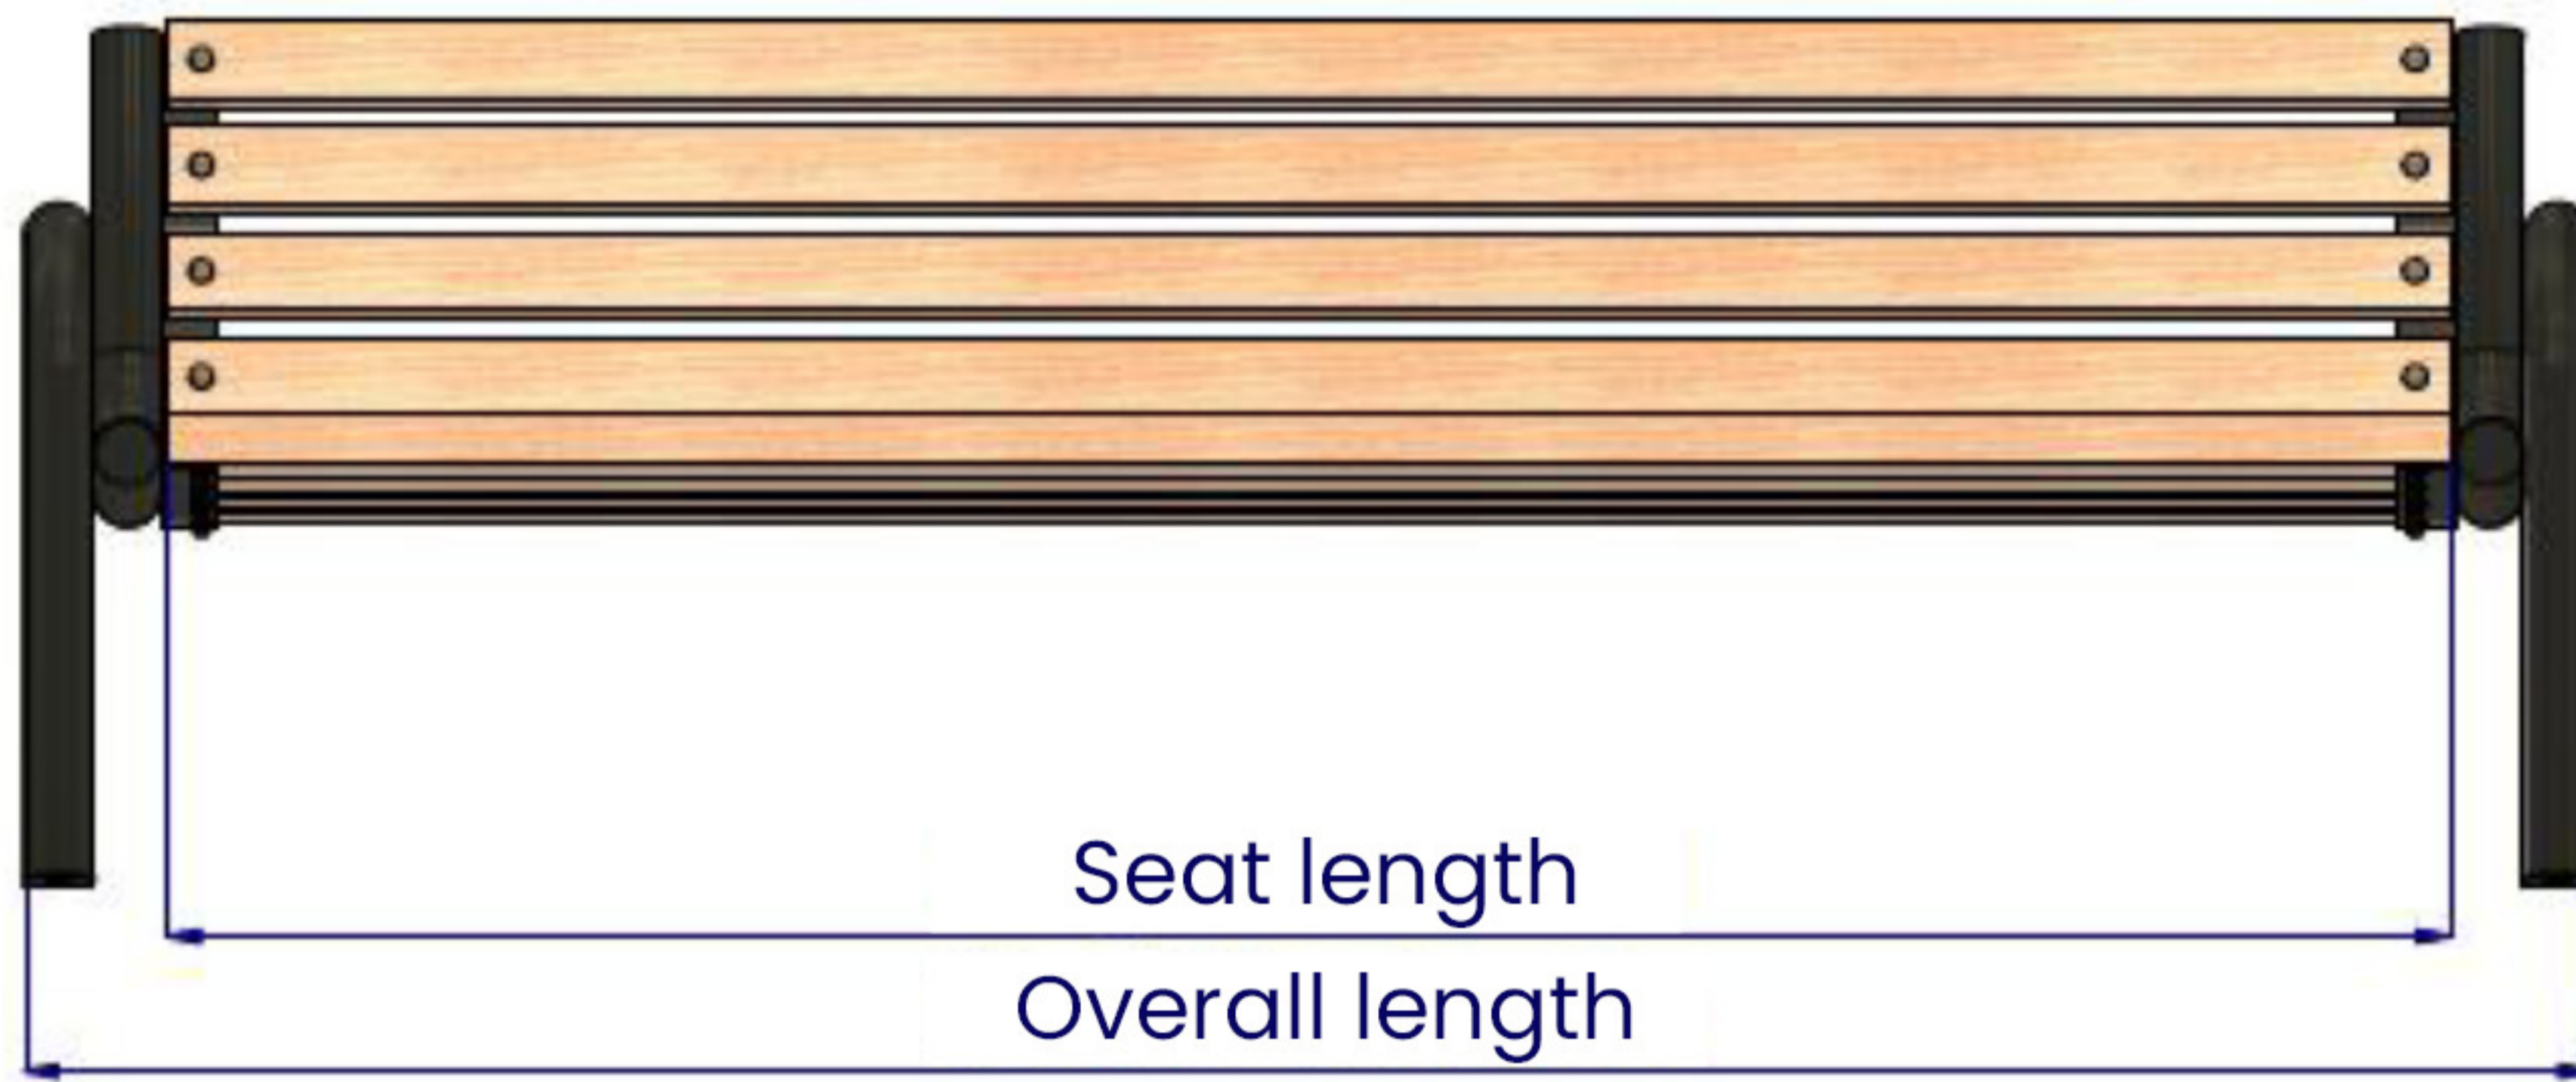

PRIMARIO BENCH

TECHNICAL SHEET

VISUALIZATION

PRIMARIO
GRANDE

DIMENSIONS

Primario with backrest	100	125	150	175	200	225
Overall length*	1000,0	1250,0	1500,0	1750,0	2000,0	2250,0
Seat length*	750,0	1000,0	1250,0	1500,0	1750,0	2000,0
Weight*	32,0	36,0	40,0	44,0	48,0	52,0
Overall height*	760,0					
Overall width*	620,0					
Seat width*	355,0					
Seat height*	450,0					
Backrest height*	355,0					
Board dimensions*	45,0 x70,0					

*dimensions in mm, weight in kg

TECHNICAL DATA

1. welded steel structure made of fi60 diameter tubes and 2 mm thick sheet metal, S235 grade steel used.
2. Powder-coated frame.
3. boards dried, dip-painted.
4. possibility to assemble to the ground through holes fi 13 mm.