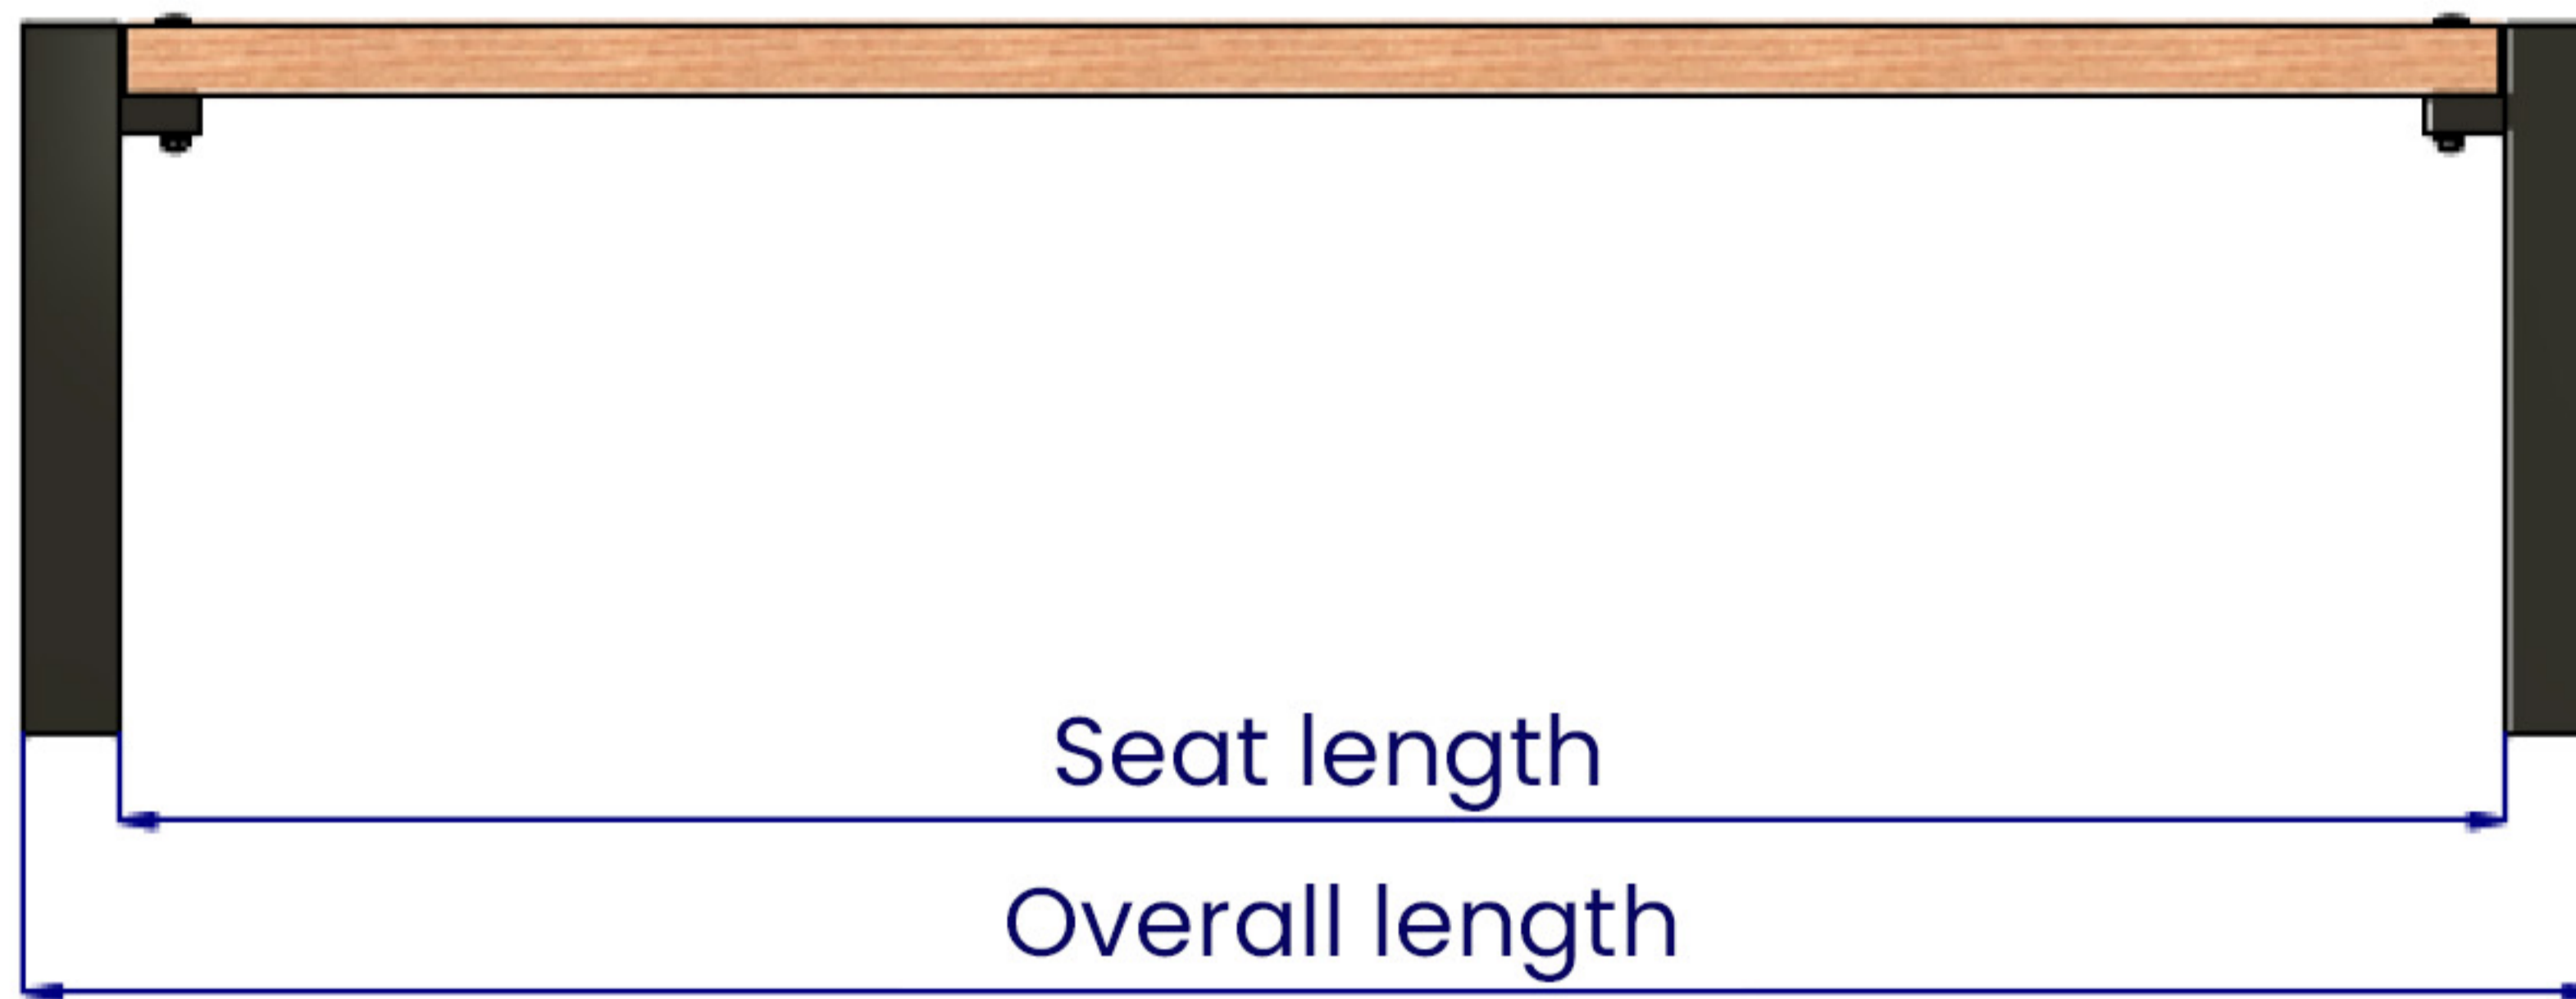

# MODERNO BENCH WITHOUT BACKREST

## DIMENSIONS

Moderno without backrest	<b>100</b>	<b>125</b>	<b>150</b>	<b>175</b>	<b>200</b>	<b>220</b>
Overall length*	<b>1130,0</b>	<b>1380,0</b>	<b>1630,0</b>	<b>1880,0</b>	<b>2130,0</b>	<b>2330,0</b>
Seat length*	<b>1000,0</b>	<b>1250,0</b>	<b>1500,0</b>	<b>1750,0</b>	<b>2000,0</b>	<b>2200,0</b>
Weight*	<b>18,0</b>	<b>21,0</b>	<b>24,0</b>	<b>27,0</b>	<b>30,0</b>	<b>32,0</b>
Overall height*	<b>450,0</b>					
Overall width*	<b>570,0</b>					
Seat width*	<b>355,0</b>					
Seat height*	<b>450,0</b>					
Board dimensions*	<b>45,0 x70,0</b>					

## TECHNICAL DATA

1. welded steel structure made of 60x40 and 50x25 profiles, S235 grade steel used.
2. Powder-coated frame.
3. Planks dried, dip-painted.
4. Can be assembled to the ground through 9 mm diameter holes.