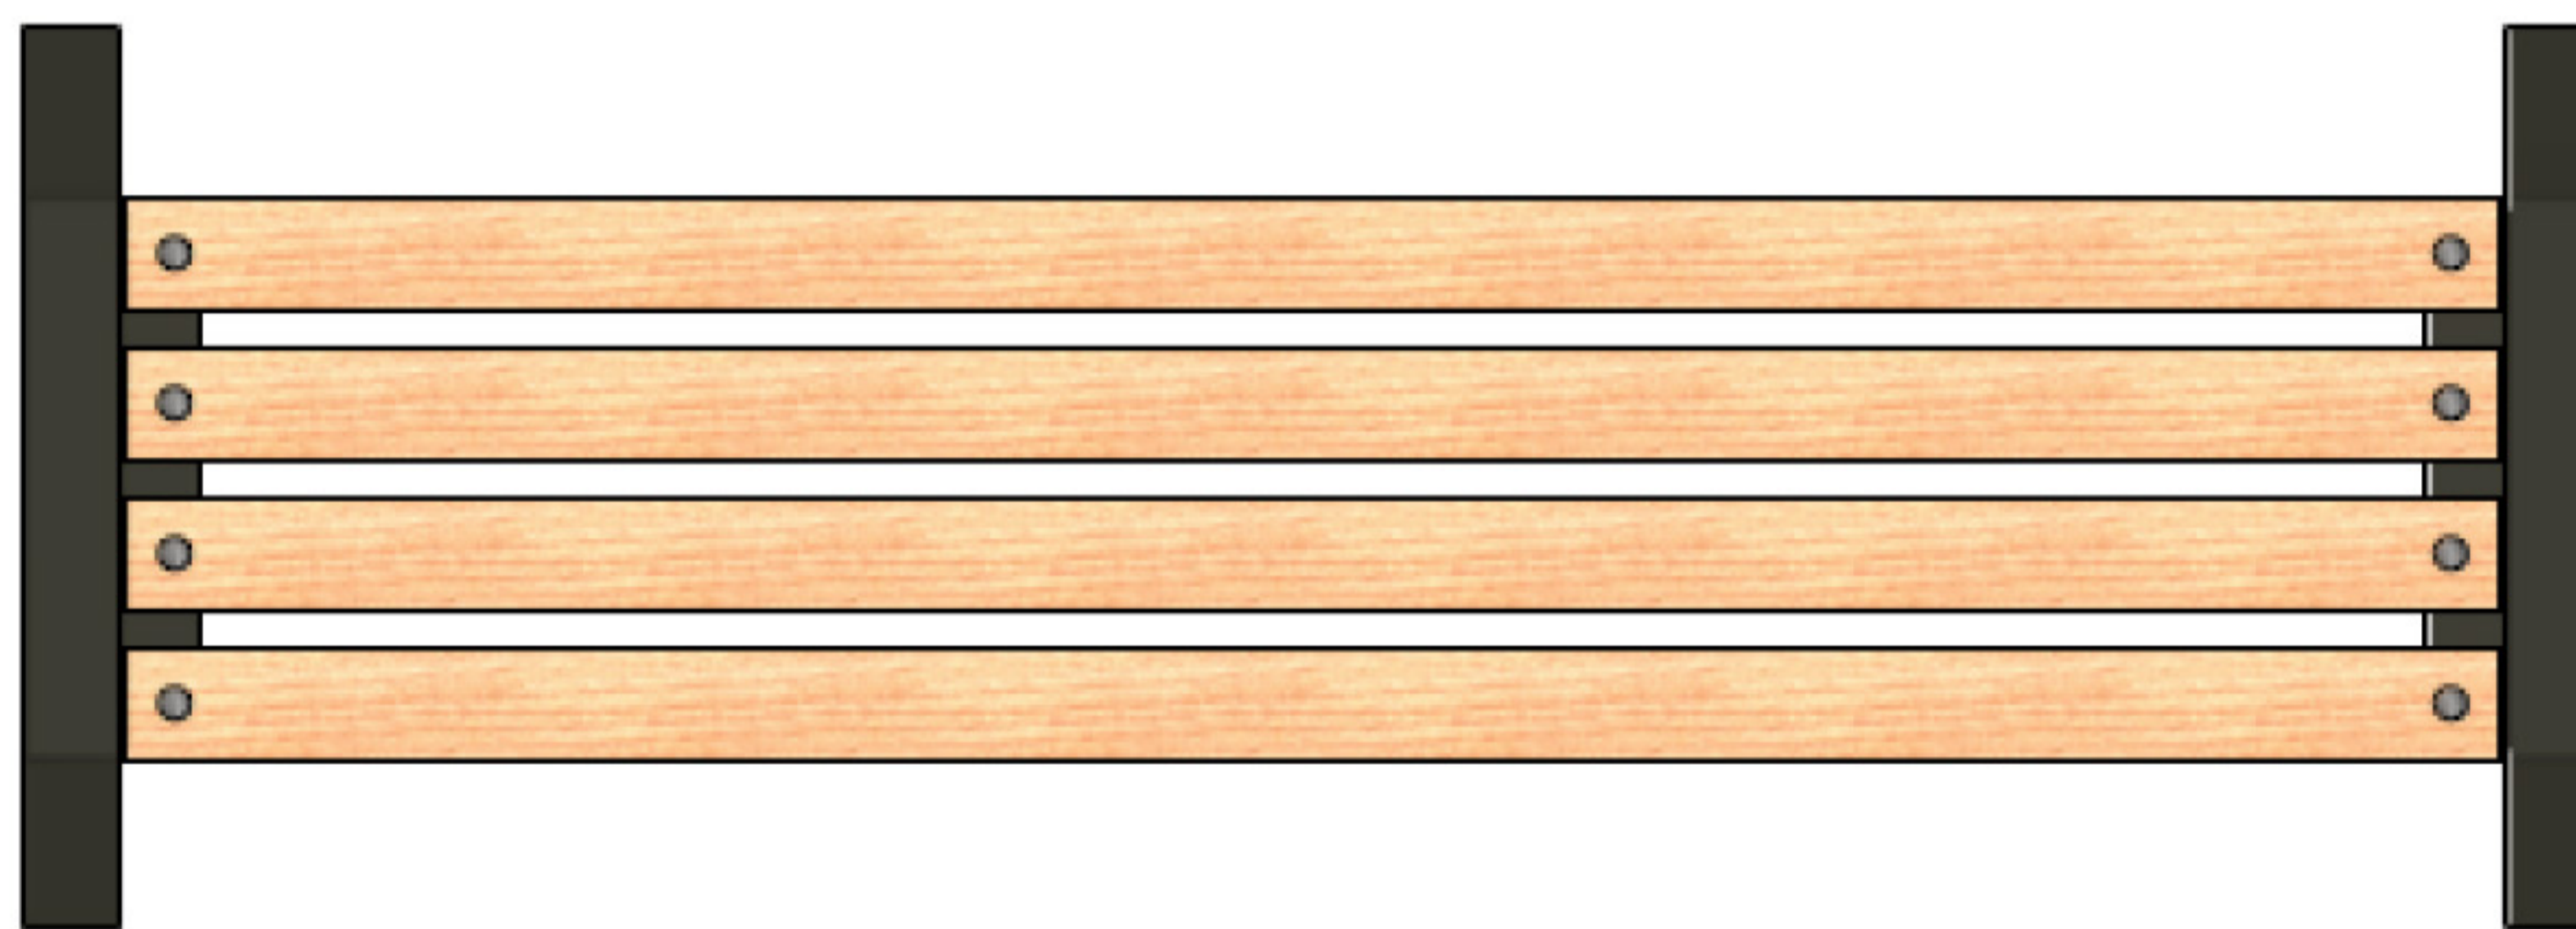

# MODERNO BENCH WITHOUT BACKREST

## TECHNICAL SHEET

## DIMENSIONS

Moderno without backrest	<b>100</b>	<b>125</b>	<b>150</b>	<b>175</b>	<b>200</b>	<b>220</b>
Overall length*	<b>1130,0</b>	<b>1380,0</b>	<b>1630,0</b>	<b>1880,0</b>	<b>2130,0</b>	<b>2330,0</b>
Seat length*	<b>1000,0</b>	<b>1250,0</b>	<b>1500,0</b>	<b>1750,0</b>	<b>2000,0</b>	<b>2200,0</b>
Weight*	<b>18,0</b>	<b>21,0</b>	<b>24,0</b>	<b>27,0</b>	<b>30,0</b>	<b>32,0</b>
Overall height*	<b>450,0</b>					
Overall width*	<b>570,0</b>					
Seat width*	<b>355,0</b>					
Seat height*	<b>450,0</b>					
Board dimensions*	<b>45,0 x70,0</b>					

## TECHNICAL DATA

1. welded steel structure made of 60x40 and 50x25 profiles, S235 grade steel used.
2. Powder-coated frame.
3. Planks dried, dip-painted.
4. Can be assembled to the ground through 9 mm diameter holes.