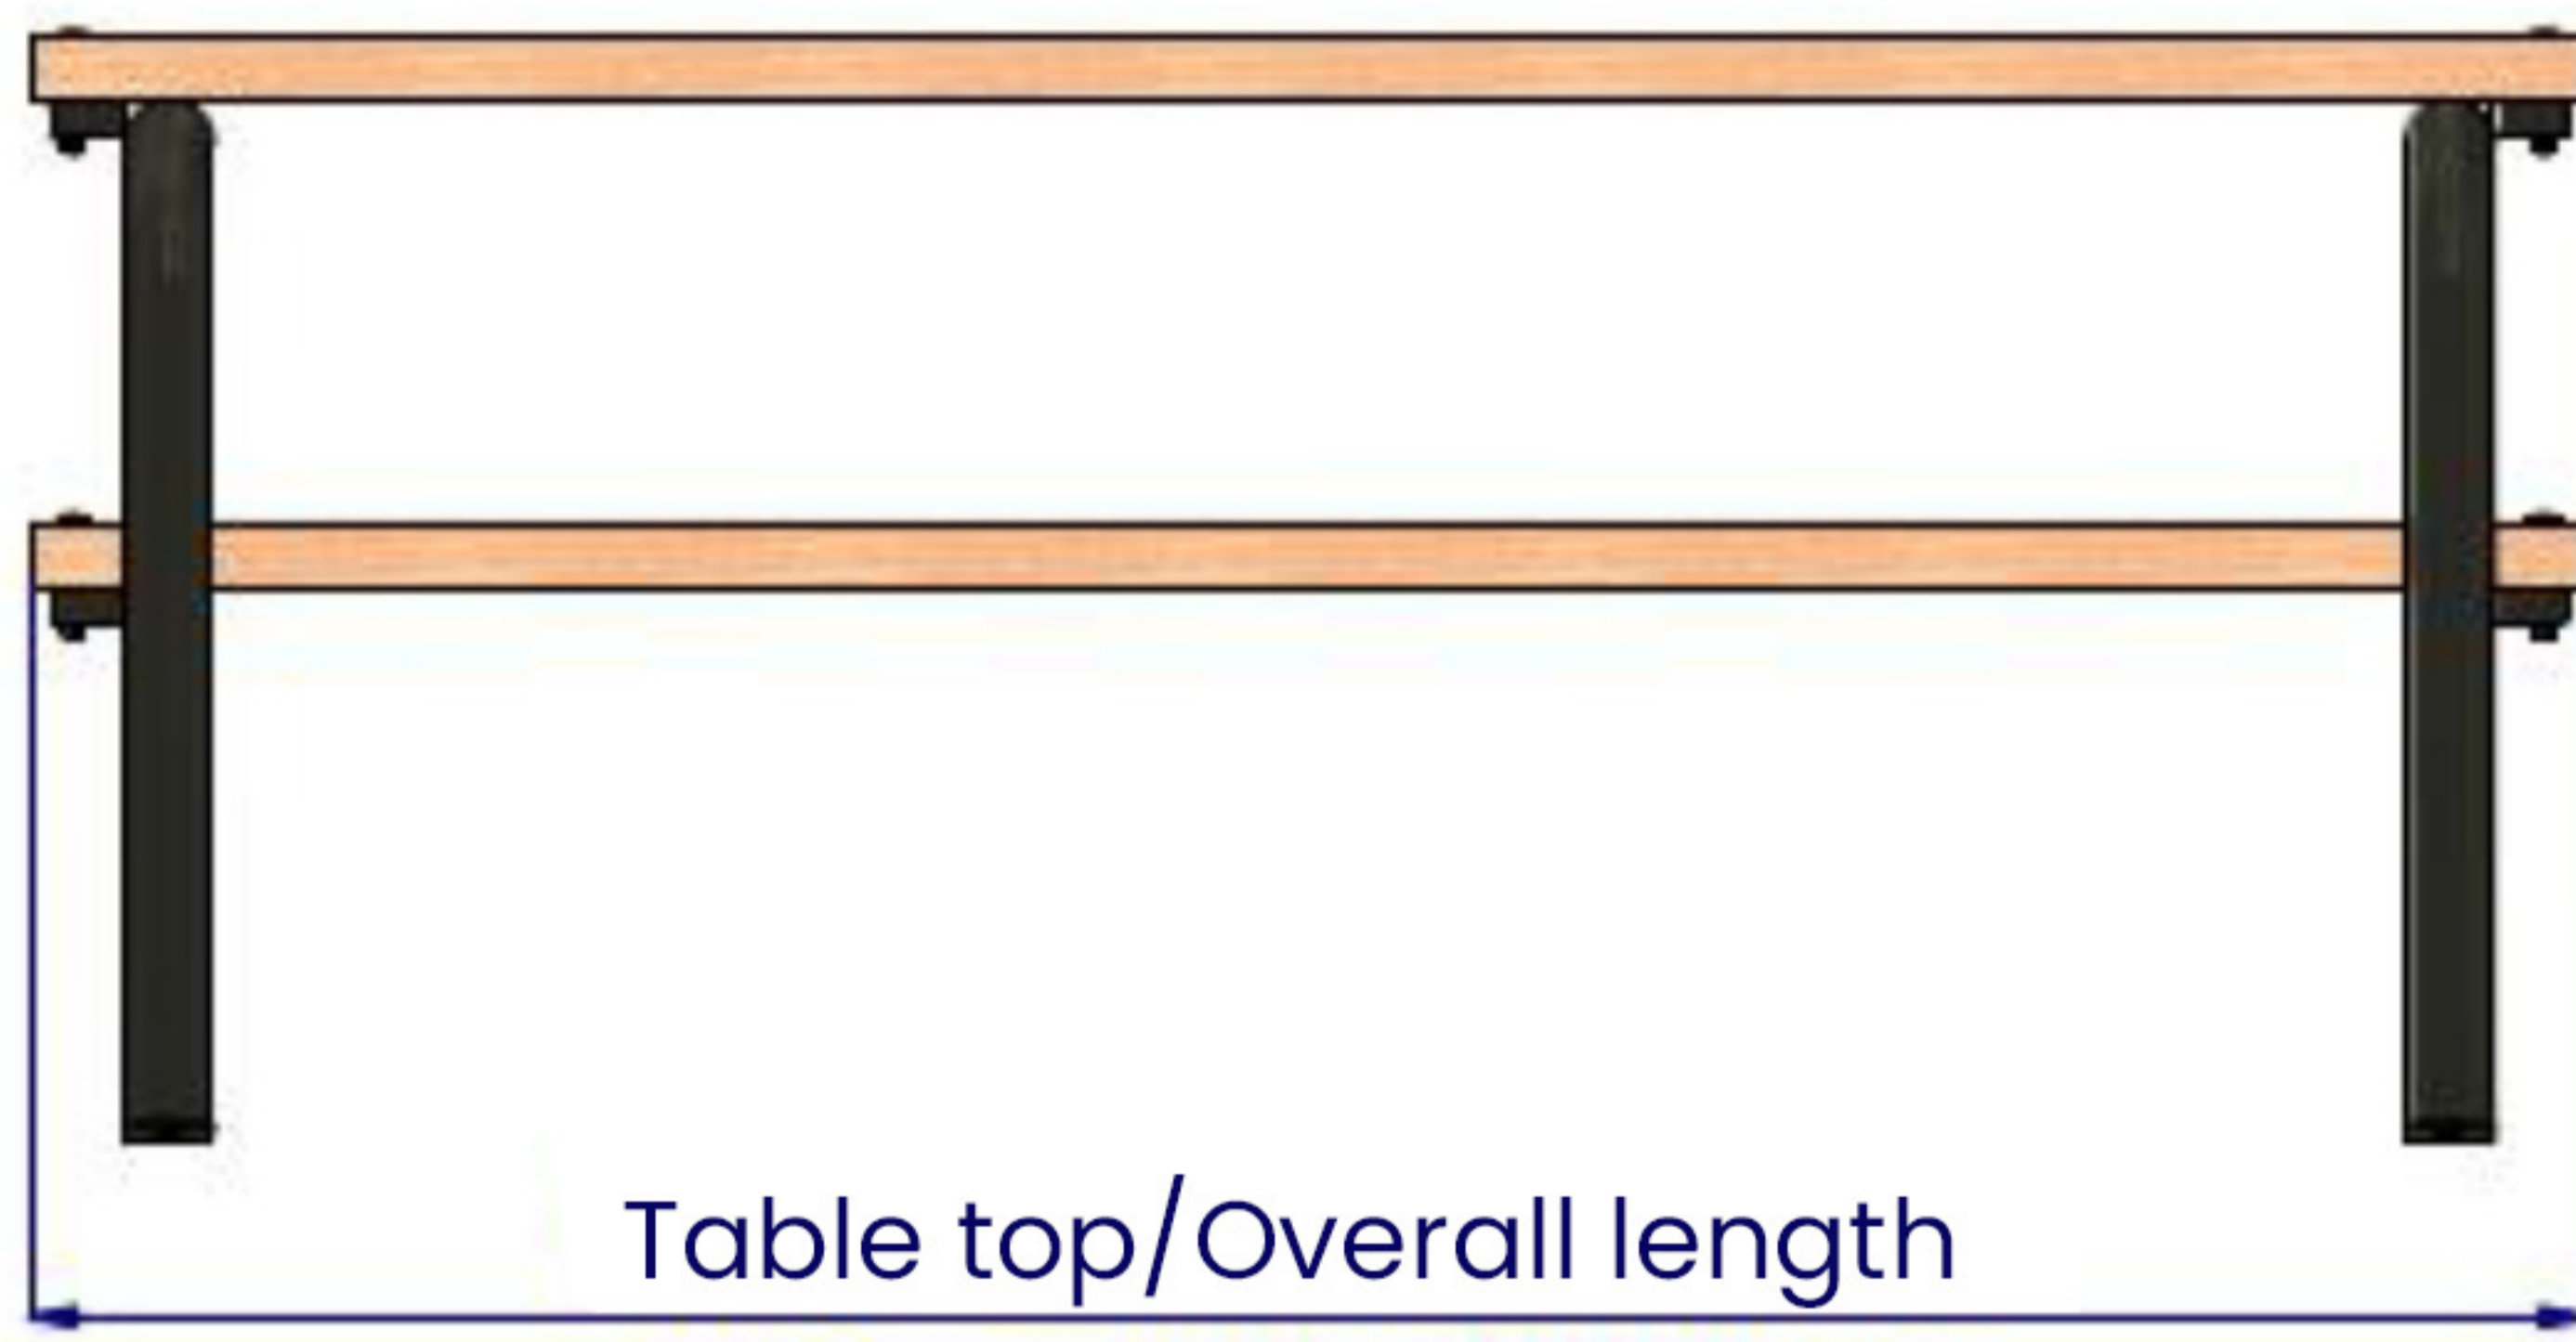

PRIMARIO TABLE 60

TECHNICAL SHEET

VISUALIZATION

PRIMARIO
GRANDE

DIMENSIONS

Primario table 60	100	125	150	175	200	220
Table top/ Overall length*	1000,0	1250,0	1500,0	1750,0	2000,0	2200,0
Weight*	31,0	38,0	45,0	52,0	59,0	65,0
Overall height*	765,0					
Overall width*	595,0					
Board dimensions*	45,0 x 95,0					

*dimensions in mm, weight in kg

TECHNICAL DATA

1. welded steel structure made of 60 mm diameter tube and 50x25 profile, S235 grade steel used.
2. powder-coated frame.
3. boards dried, dip-painted.
4. Can be mounted to the floor via holes 13mm diameter.