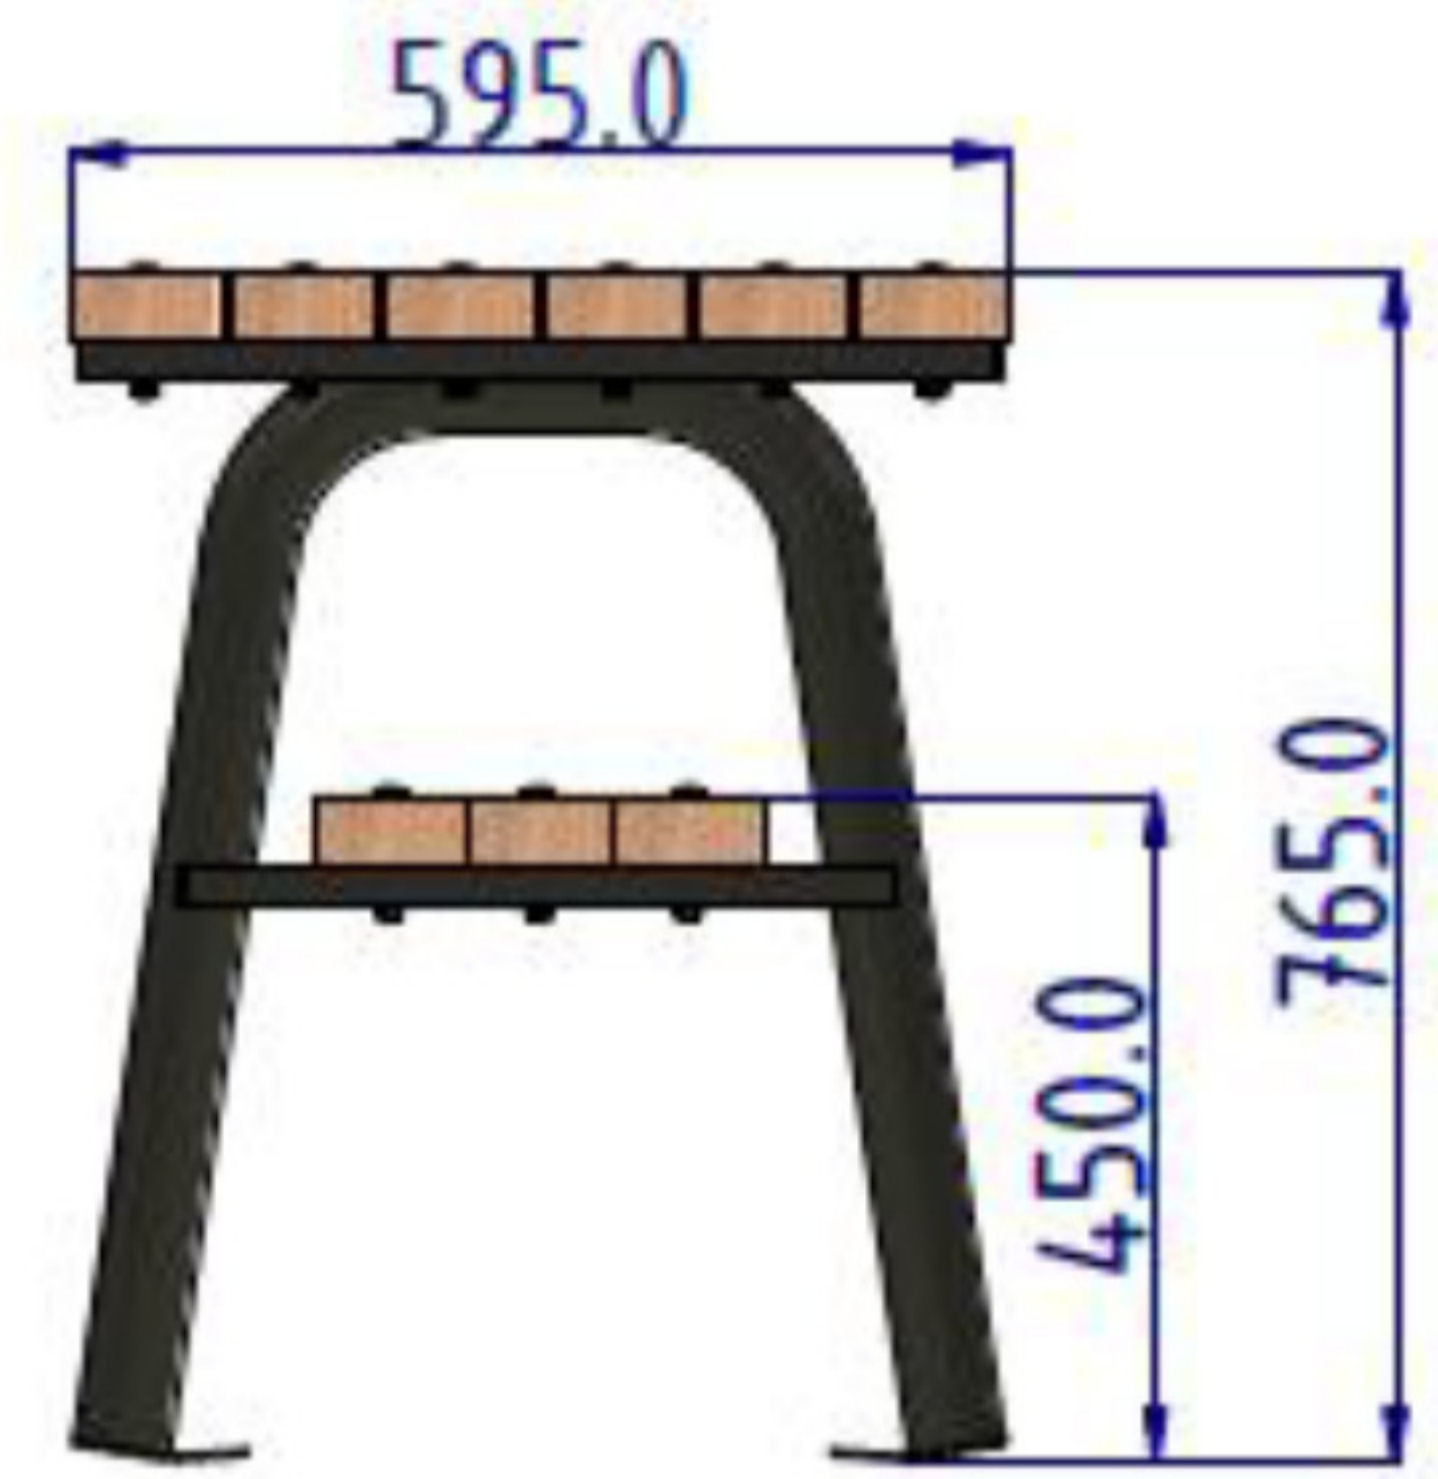

PRIMARIO TABLE 60

TECHNICAL SHEET

VISUALIZATION

PRIMARIO
GRANDE

DIMENSIONS

Primario table 60	100	125	150	175	200	220
Table top/ Overall length*	1000,0	1250,0	1500,0	1750,0	2000,0	2200,0
Weight*	31,0	38,0	45,0	52,0	59,0	65,0
Overall height*	765,0					
Overall width*	595,0					
Board dimensions*	45,0 x 95,0					

*dimensions in mm, weight in kg

TECHNICAL DATA

1. welded steel structure made of 60 mm diameter tube and 50x25 profile, S235 grade steel used.
2. powder-coated frame.
3. boards dried, dip-painted.
4. Can be mounted to the floor via holes 13mm diameter.