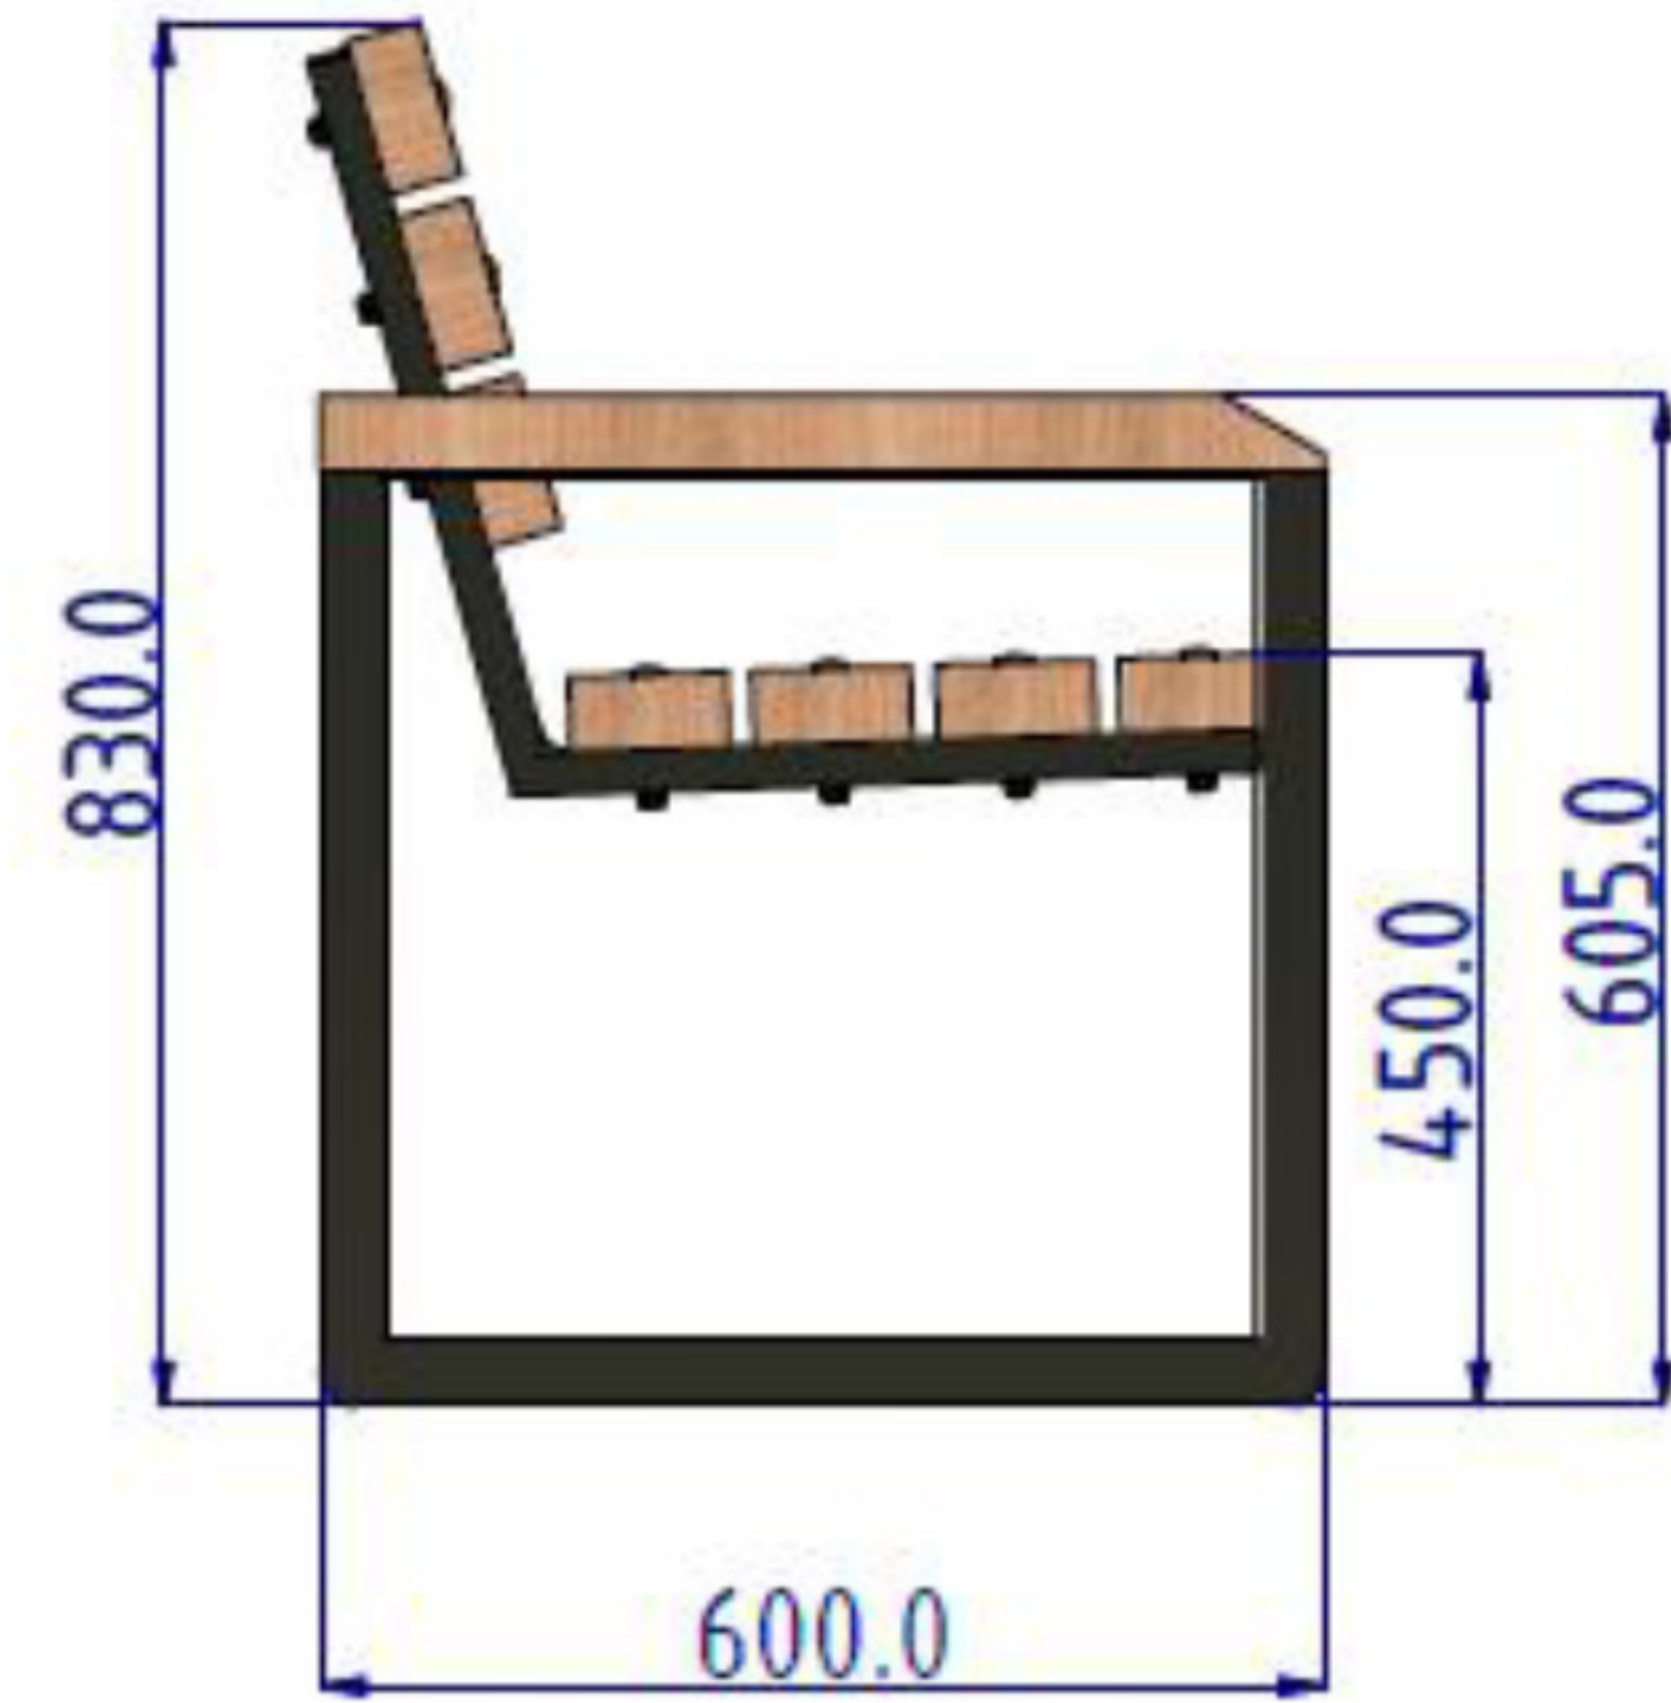

POZNANSKA BENCH WITH BACKREST

TECHNICAL SHEET

VISUALIZATION

PRIMARIO
GRANDE

DIMENSIONS

Poznanska bench with backrest	100	125	150	175	200	220
Overall length*	1170,0	1420,0	1670,0	1920,0	2170,0	2370,0
Seat length*	1000,0	1250,0	1500,0	1750,0	2000,0	2200,0
Weight*	34,0	38,0	42,0	46,0	50,0	54,0
Overall height*	830,0					
Overall width*	600,0					
Seat width*	425,0					
Seat height*	450,0					
Backrest height*	315,0					
Board dimensions*	45,0 x 95,0					

*dimensions in mm, weight in kg

TECHNICAL DATA

1. welded steel structure made of 80x40, 50x25 profiles and 3 mm thick sheet metal, S235 grade steel used.
2. Powder-coated frame.
3. boards dried, dip-painted.
4. 9 mm diameter holes for mounting to the floor.