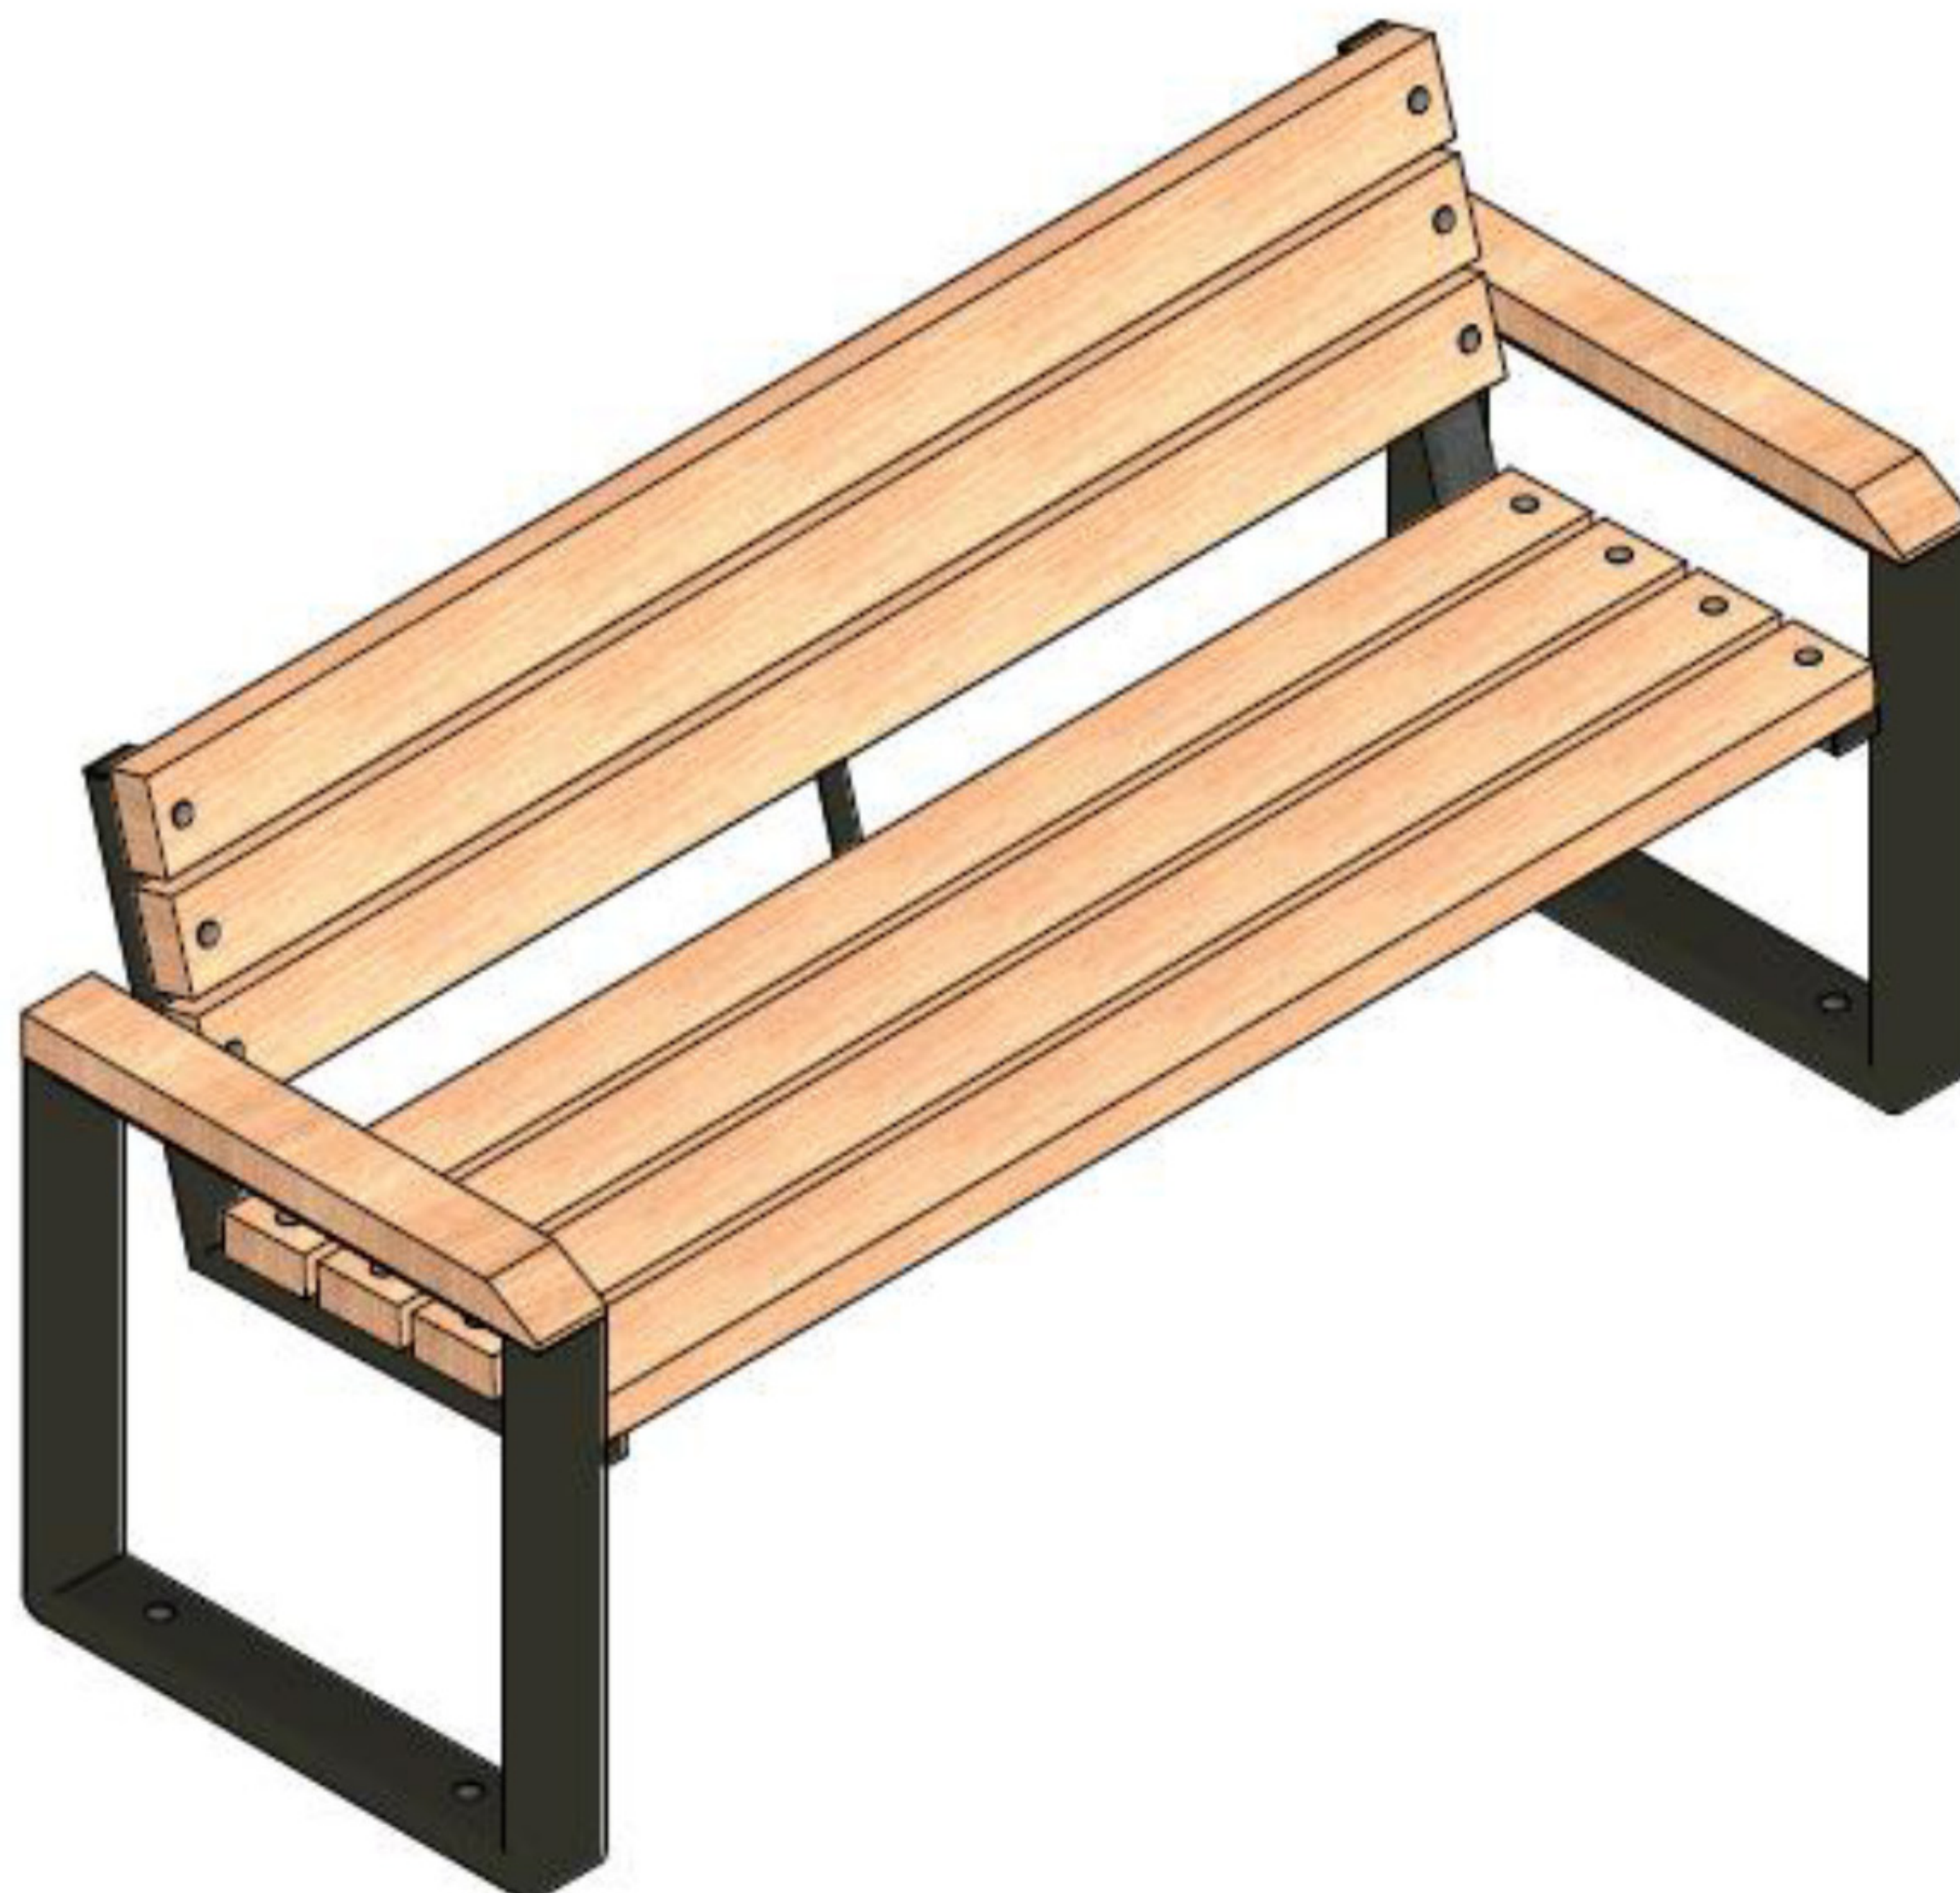

POZNANSKA BENCH WITH BACKREST

TECHNICAL SHEET

VISUALIZATION

PRIMARIO
GRANDE

DIMENSIONS

Poznanska bench with backrest	100	125	150	175	200	220
Overall length*	1170,0	1420,0	1670,0	1920,0	2170,0	2370,0
Seat length*	1000,0	1250,0	1500,0	1750,0	2000,0	2200,0
Weight*	34,0	38,0	42,0	46,0	50,0	54,0
Overall height*	830,0					
Overall width*	600,0					
Seat width*	425,0					
Seat height*	450,0					
Backrest height*	315,0					
Board dimensions*	45,0 x 95,0					

*dimensions in mm, weight in kg

TECHNICAL DATA

1. welded steel structure made of 80x40, 50x25 profiles and 3 mm thick sheet metal, S235 grade steel used.
2. Powder-coated frame.
3. boards dried, dip-painted.
4. 9 mm diameter holes for mounting to the floor.