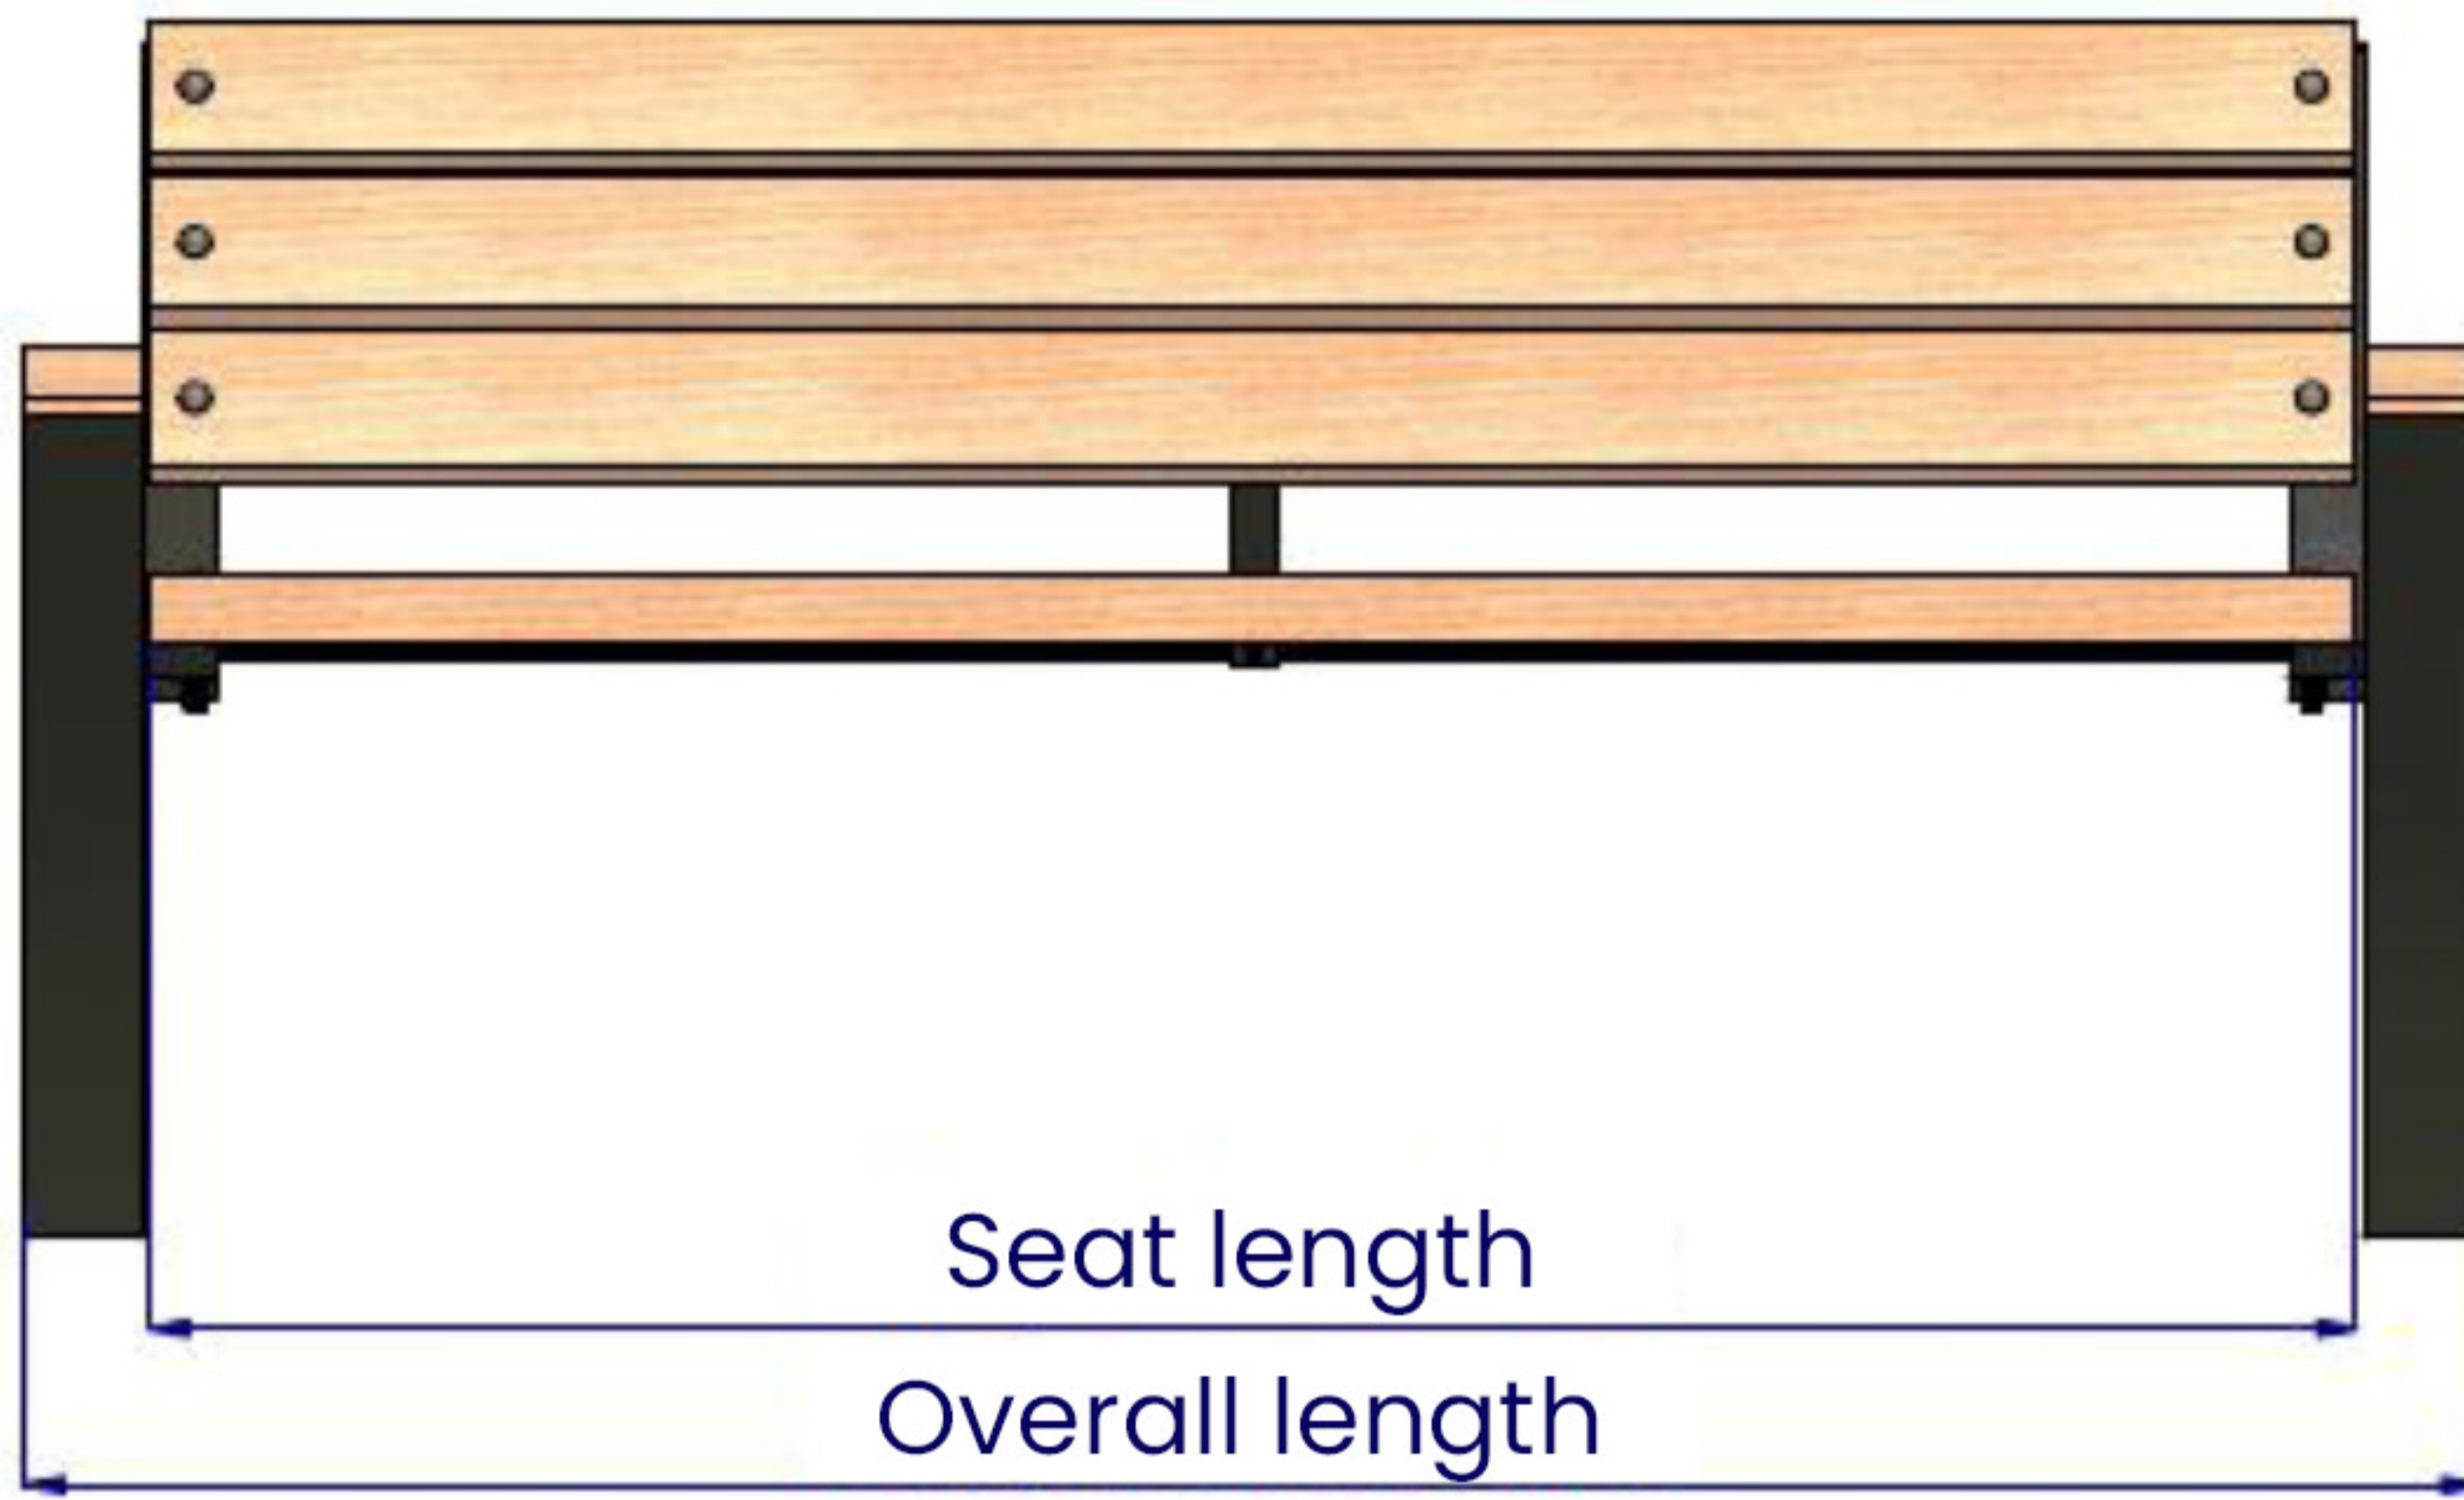

POZNANSKA BENCH WITH BACKREST

TECHNICAL SHEET

VISUALIZATION

PRIMARIO
GRANDE

DIMENSIONS

Poznanska bench with backrest	100	125	150	175	200	220
Overall length*	1170,0	1420,0	1670,0	1920,0	2170,0	2370,0
Seat length*	1000,0	1250,0	1500,0	1750,0	2000,0	2200,0
Weight*	34,0	38,0	42,0	46,0	50,0	54,0
Overall height*	830,0					
Overall width*	600,0					
Seat width*	425,0					
Seat height*	450,0					
Backrest height*	315,0					
Board dimensions*	45,0 x 95,0					

*dimensions in mm, weight in kg

TECHNICAL DATA

1. welded steel structure made of 80x40, 50x25 profiles and 3 mm thick sheet metal, S235 grade steel used.
2. Powder-coated frame.
3. boards dried, dip-painted.
4. 9 mm diameter holes for mounting to the floor.